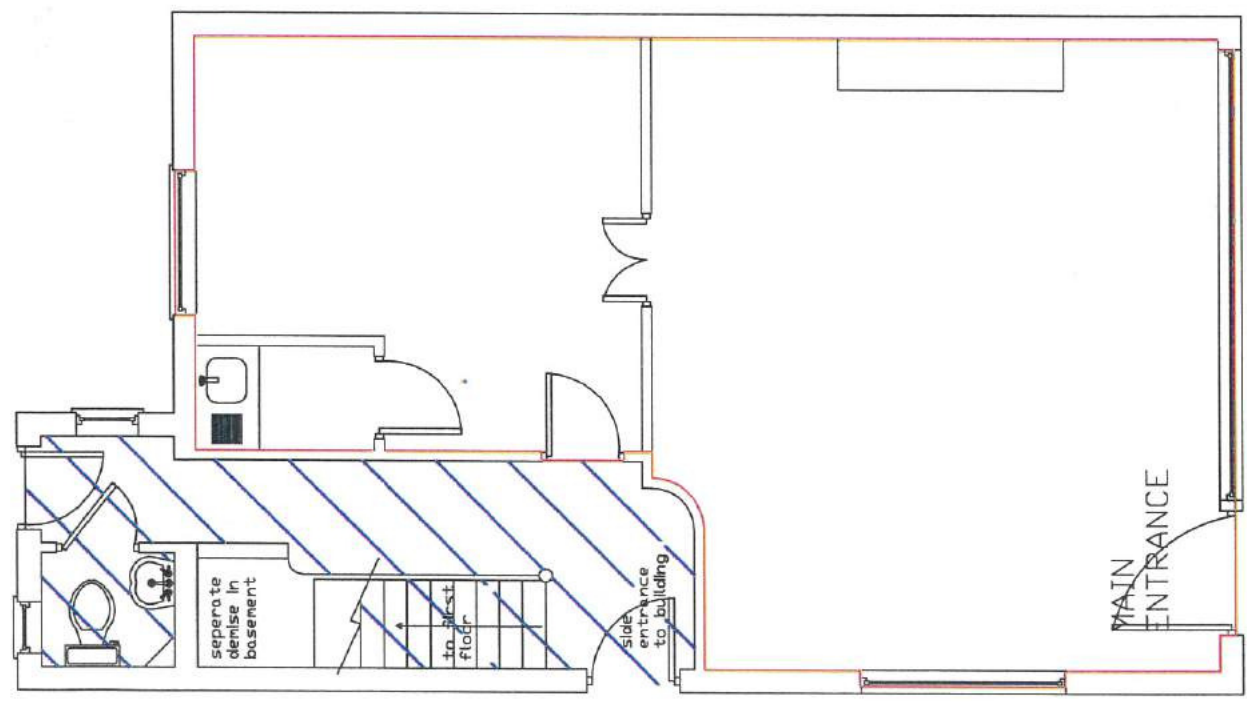

EXTRACT FROM ORDNANCE SURVEY SHOWING LOCATION ONLY

AREAS HATCHED IN BLUE ARE COMMON PART TOILET FACILITIES, SHARED WITH OTHER OCCUPIERS OF THE BUILDING

AKK Drawing Services Ltd. 79 Peering Avenue London E17 9BJ tel 017985-429446 020 8527 6000	Date: 20th August 2010	Client details 5 Pond Street Hampstead London NW9 2PN	Drawing no: PS-01
Drawn by J. Ramon LLB (Hons) (Grad Dip)	Project	Leases / title plan	Drawing scale: 1:50 @ A3

N

GROUND FLOOR PLAN

FIRST FLOOR PLAN